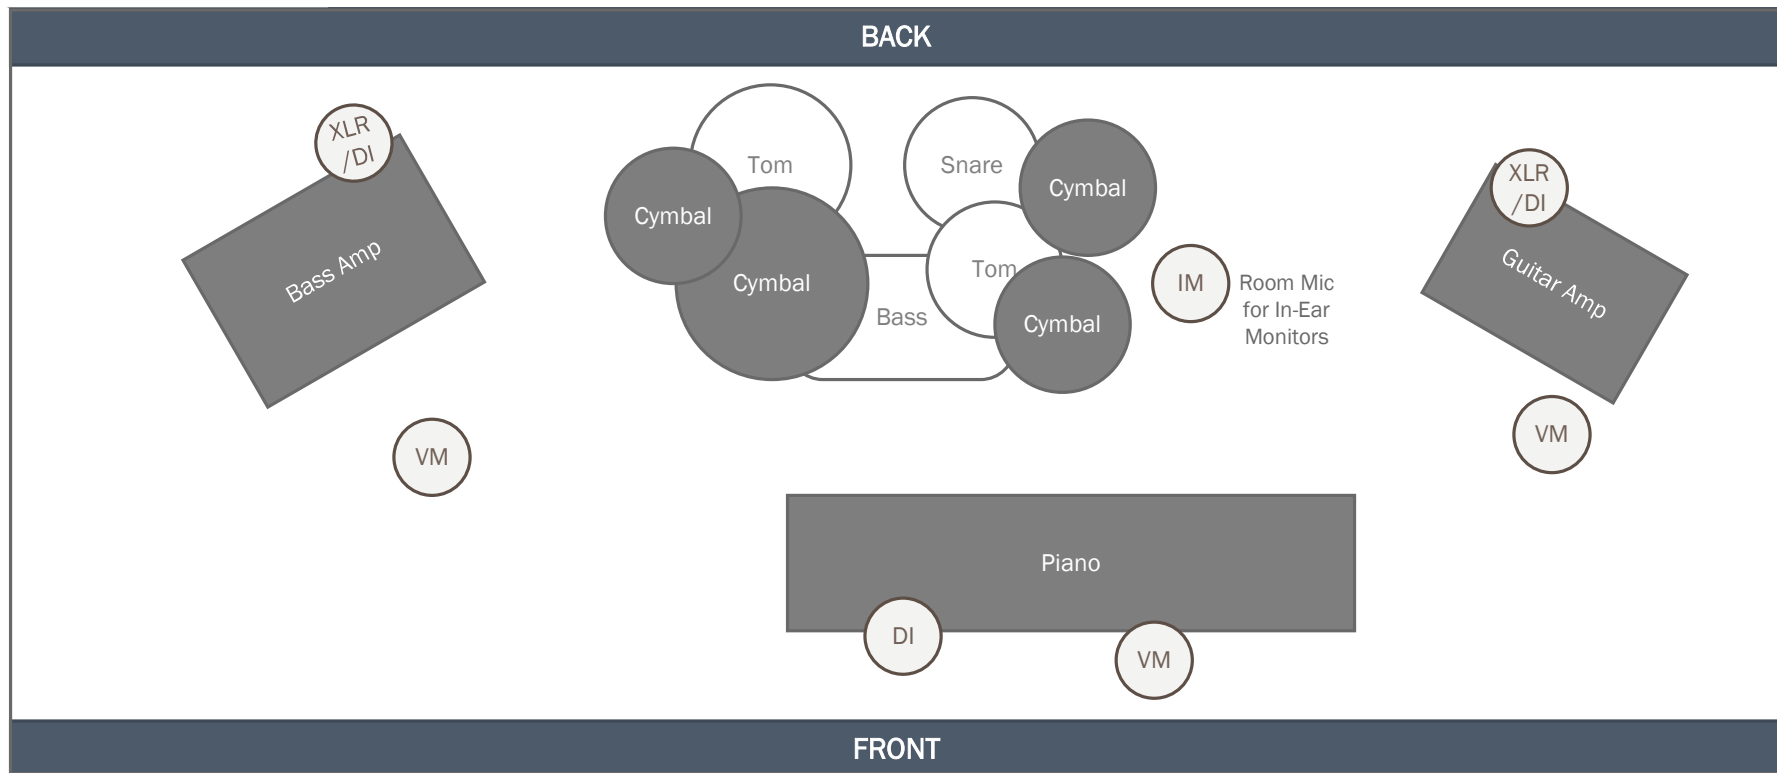

STAGE PLOT

Instrumentation: Electric Piano, Electric Bass with Amp, Electric Guitar with Amp, Drumset
Lead Vocal (1), Backup Vocal (2)

Number of Musicians: 4

Style of Music: Piano Rock

Audio Contact: John Russell | 303.907.7733 | john@amyandthepeacepipes.com

DI = Direct Input | IM = Instrument Mic | VM = Vocal Mic | XLR = XLR Input

***Monitoring:** Band will provide in-ear monitors for all performers + wireless transmitter.